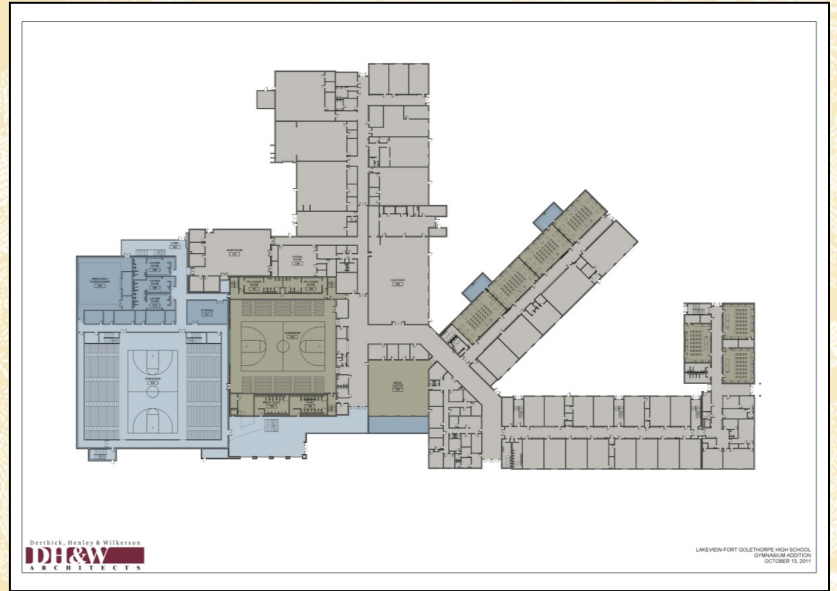

“New Performance Gymnasium”

- ⇒ Walking Track
- ⇒ 1800 Seating Capacity
- ⇒ New Stage
- ⇒ New Cheerleader/Wrestling Area
- ⇒ New Weight Room
- ⇒ Work Begins September 2012

“Other Improvements”

- ⇒ New Main Entrance
- ⇒ New Bus Canopy
- ⇒ Media Center Expansion
- ⇒ Main Office Make-over
- ⇒ Kitchen/Cafeteria Make-over
- ⇒ New Gym Lighting (old gym)

Science Classrooms and Lab renovations will begin in May/June of 2012. These interior changes will be completed before the first day of school Fall of 2012.

New front entrance and bus canopy will be part of the project and will be completed with the gymnasium